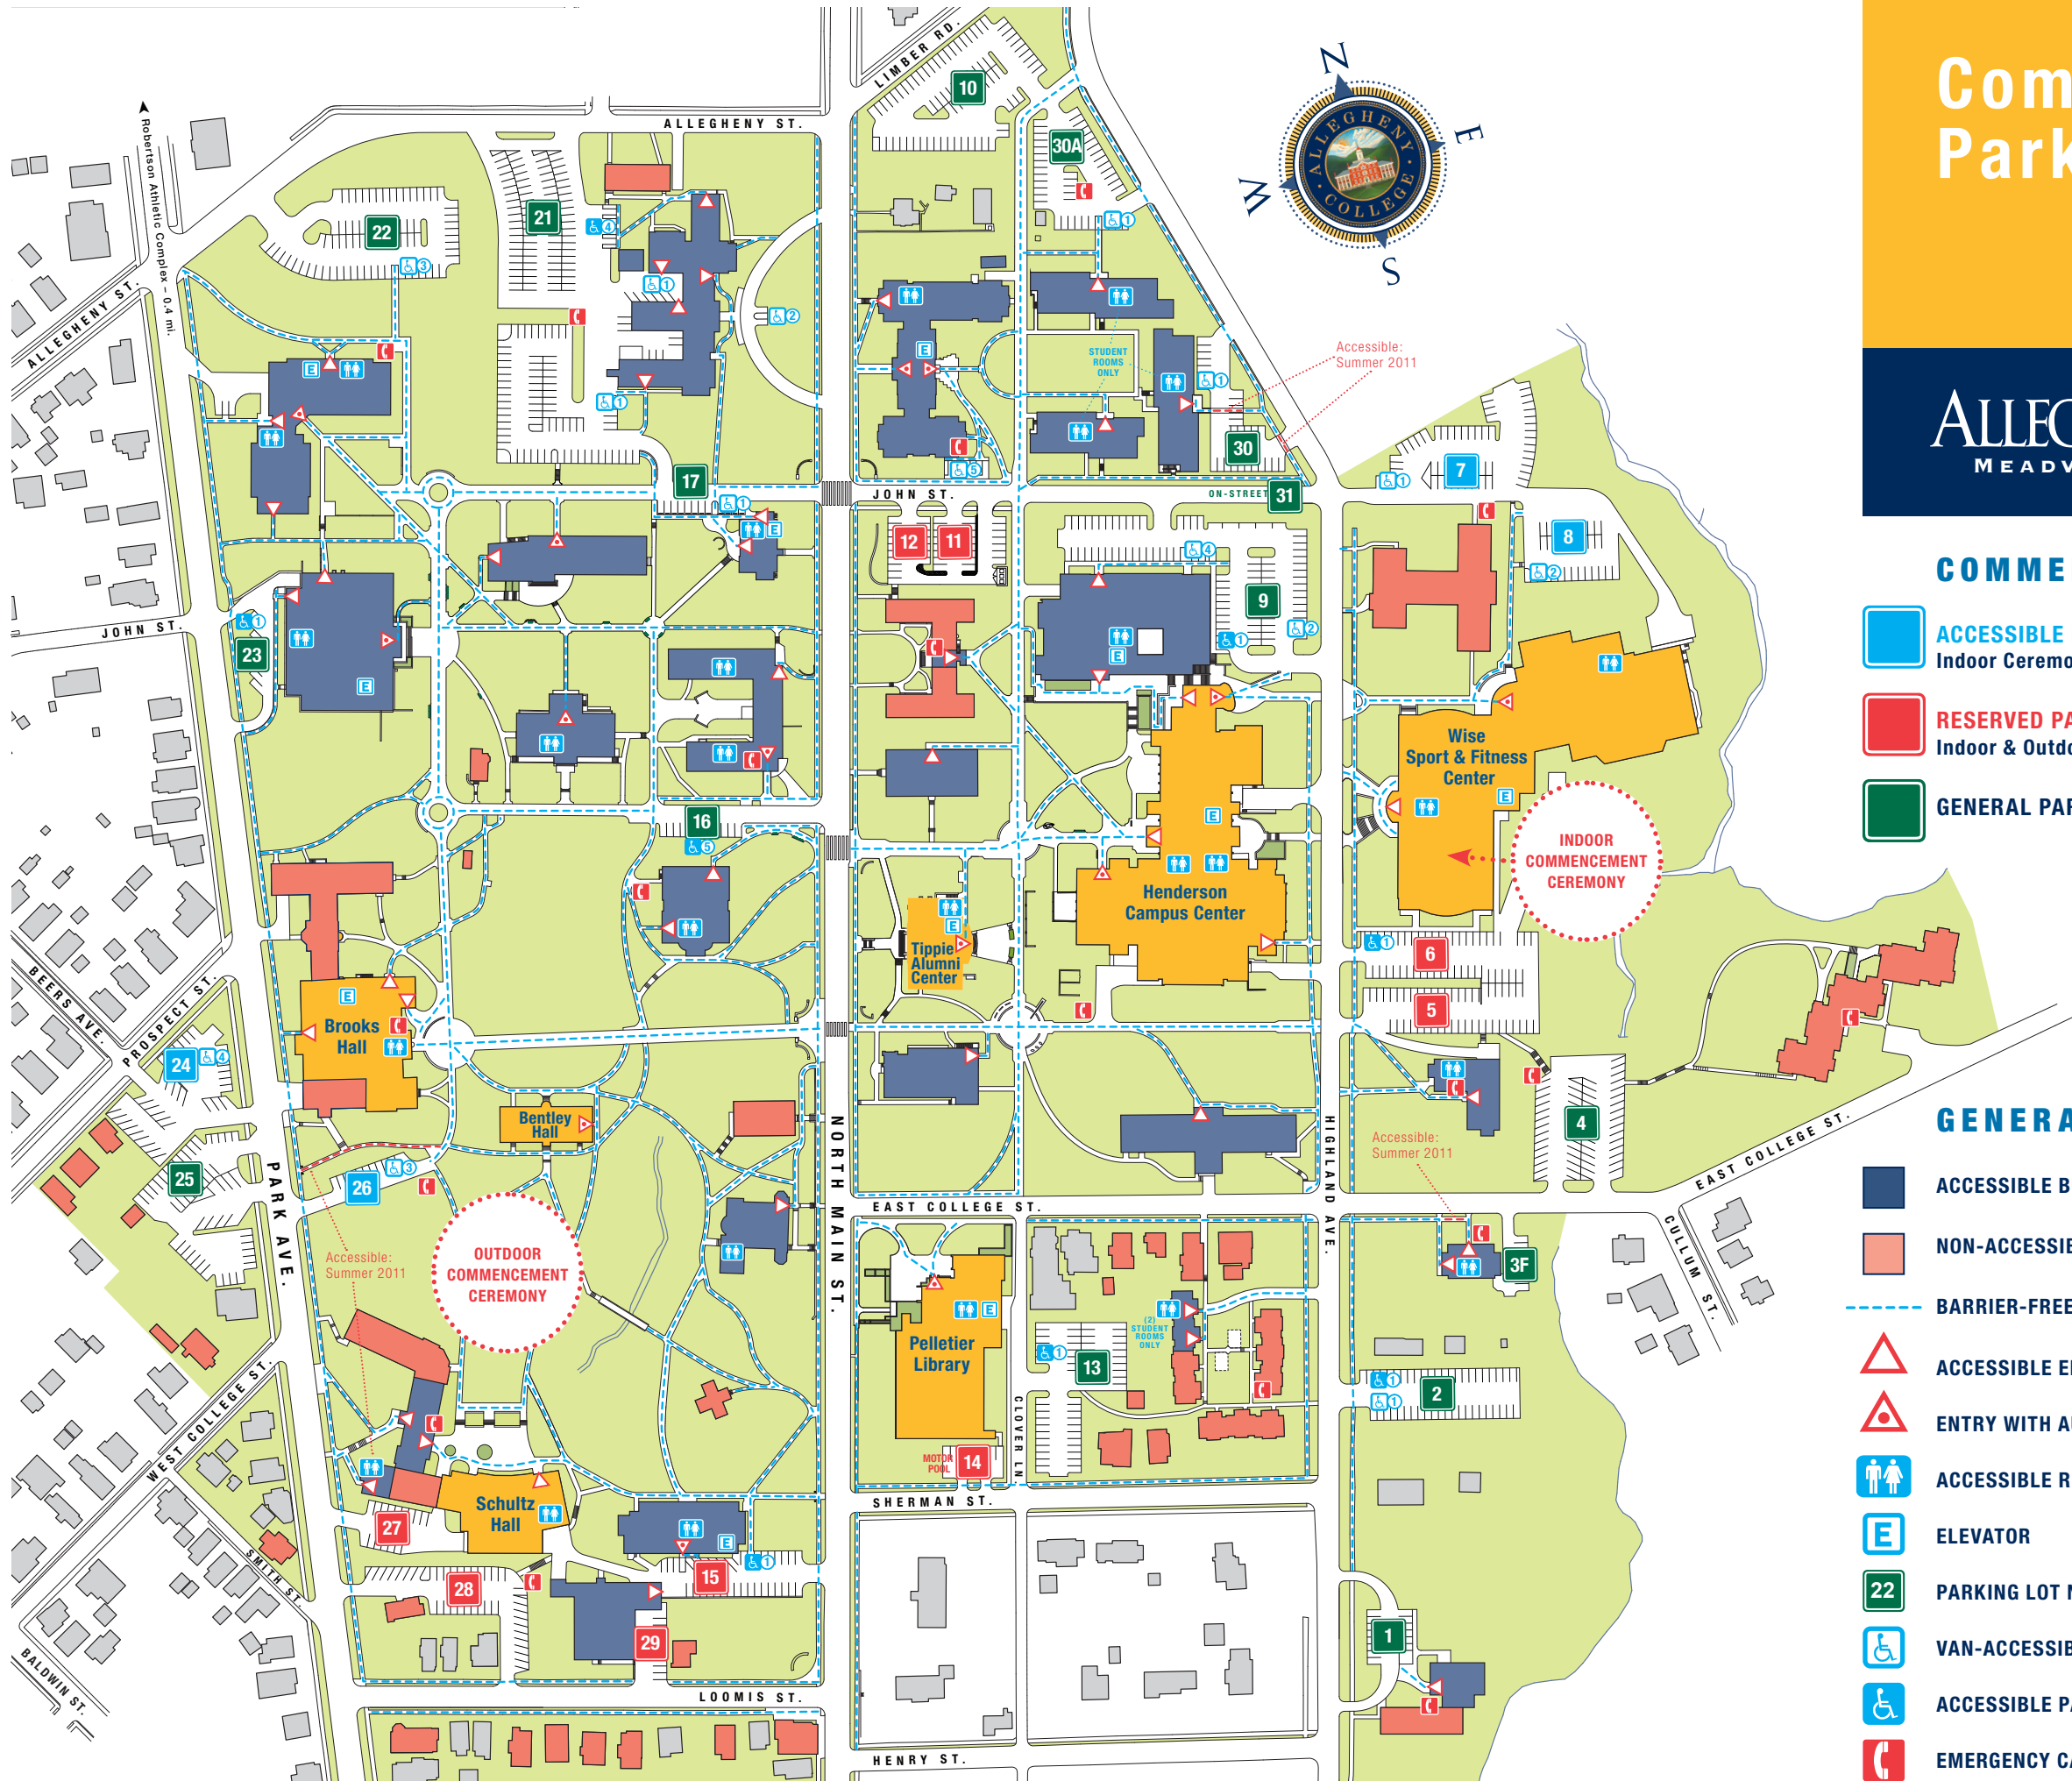

# Commencement Parking

ALLEGHENY COLLEGE  
MEADVILLE, PENNSYLVANIA

## COMMENCEMENT LEGEND

-  **ACCESSIBLE PARKING:**  
Indoor Ceremony – Lots 7 & 8 • Outdoor Ceremony – Lots 24 & 26
-  **RESERVED PARKING:**  
Indoor & Outdoor Ceremonies – Lots 5, 6, 11, 12, 15, 27, 28, 29
-  **GENERAL PARKING**

## GENERAL LEGEND

-  **ACCESSIBLE BUILDING**
-  **NON-ACCESSIBLE BUILDING**
-  **BARRIER-FREE ROUTE**
-  **ACCESSIBLE ENTRY**
-  **ENTRY WITH AUTOMATIC OPENER**
-  **ACCESSIBLE RESTROOMS**
-  **ELEVATOR**
-  **PARKING LOT NUMBER**
-  **VAN-ACCESSIBLE PARKING**
-  **ACCESSIBLE PARKING**
-  **EMERGENCY CALL BOX**