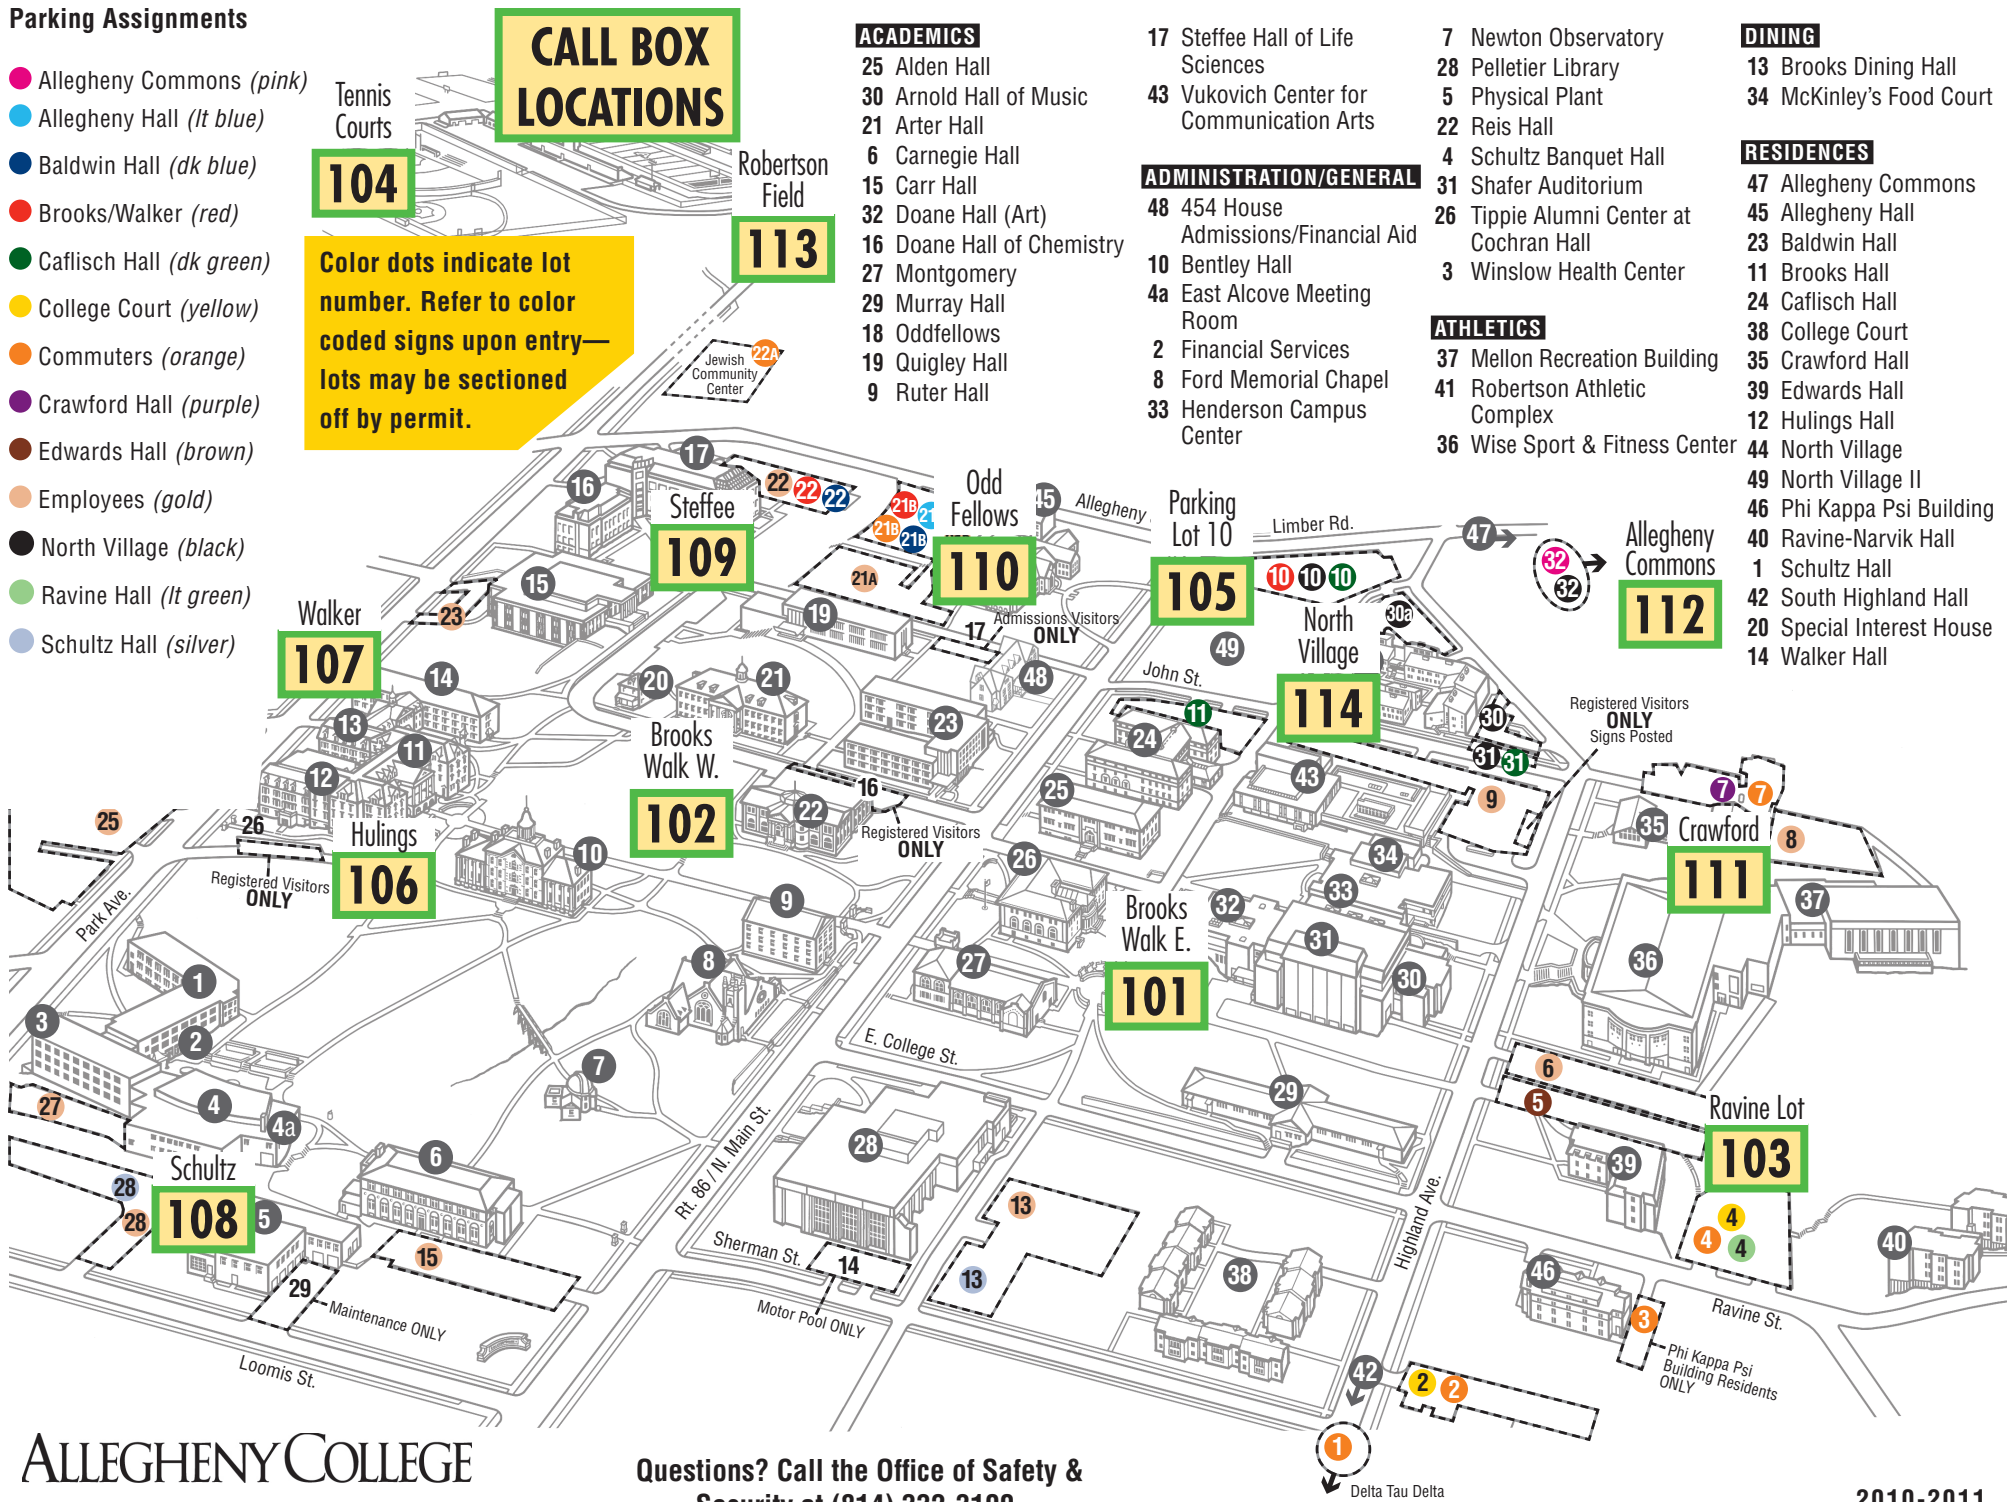

Parking Assignments

- Allegheny Commons (*pink*)
- Allegheny Hall (*lt blue*)
- Baldwin Hall (*dk blue*)
- Brooks/Walker (*red*)
- Caflich Hall (*dk green*)
- College Court (*yellow*)
- Commuters (*orange*)
- Crawford Hall (*purple*)
- Edwards Hall (*brown*)
- Employees (*gold*)
- North Village (*black*)
- Ravine Hall (*lt green*)
- Schultz Hall (*silver*)

CALL BOX LOCATIONS

104

Color dots indicate lot number. Refer to color coded signs upon entry—lots may be sectioned off by permit.

113

ACADEMICS

- 25 Alden Hall
- 30 Arnold Hall of Music
- 21 Arter Hall
- 6 Carnegie Hall
- 15 Carr Hall
- 32 Doane Hall (Art)
- 16 Doane Hall of Chemistry
- 27 Montgomery
- 29 Murray Hall
- 18 Oddfellows
- 19 Quigley Hall
- 9 Ruter Hall

- 7 Newton Observatory
- 28 Pelletier Library
- 5 Physical Plant
- 22 Reis Hall
- 4 Schultz Banquet Hall
- 31 Shafer Auditorium
- 26 Tippie Alumni Center at Cochran Hall
- 3 Winslow Health Center

ATHLETICS

- 37 Mellon Recreation Building
- 41 Robertson Athletic Complex
- 36 Wise Sport & Fitness Center

DINING

- 13 Brooks Dining Hall
- 34 McKinley's Food Court

RESIDENCES

- 47 Allegheny Commons
- 45 Allegheny Hall
- 23 Baldwin Hall
- 11 Brooks Hall
- 24 Caflich Hall
- 38 College Court
- 35 Crawford Hall
- 39 Edwards Hall
- 12 Hulings Hall
- 44 North Village
- 49 North Village II
- 46 Phi Kappa Psi Building
- 40 Ravine-Narvik Hall
- 1 Schultz Hall
- 42 South Highland Hall
- 20 Special Interest House
- 14 Walker Hall